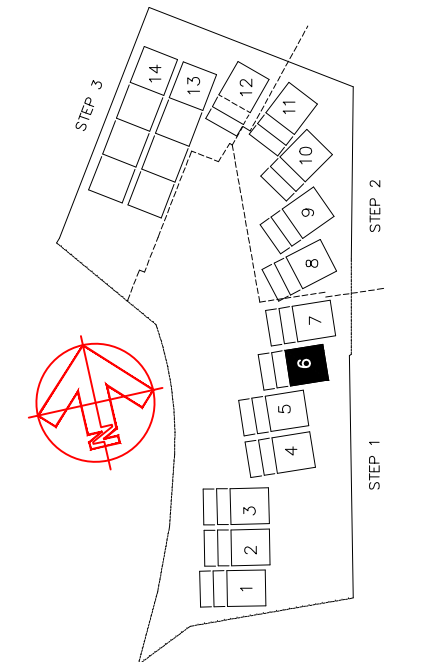

LOCATION

AREAS

Interior	2,163.24 sqf
Total outside Living	1,171.42 sqf
Covered Terrace	668.19 sqf
Open Terrace	503.23 sqf
Parking (2)	507.21 sqf
Total Square Footage	3,841.87 sqf

PLAYA de LA PAZ

Residence 206

2 bedrooms
2nd. Level