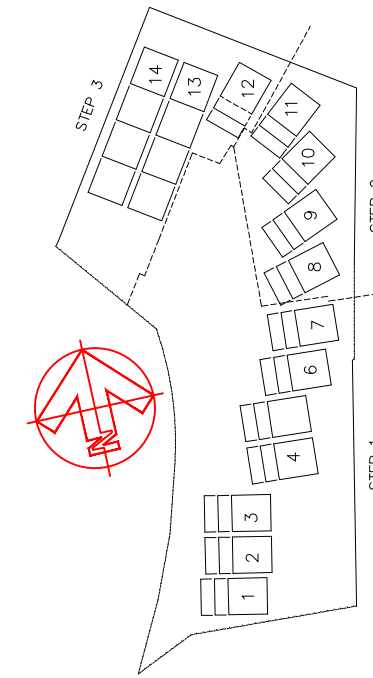

LOCATION

AREAS

| | |
|-----------------------------|---------------------|
| Interior | 2,146.77 sqf |
| Total outside Living | 658.39 sqf |
| Covered Terrace | 334.27 sqf |
| Open Terrace | 324.12 sqf |
| Parking (5) | 434.98 sqf |
| Total Square Footage | 3,240.14 sqf |

PLAYA de LA PAZ

Residence 105

1 bedroom
1st Level