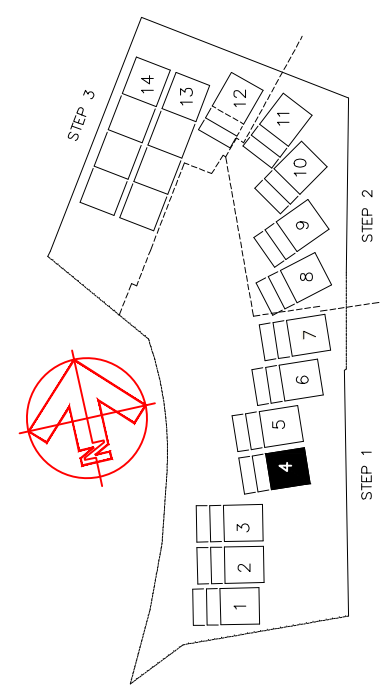

LOCATION

AREAS

Interior	2,555.11 sqf
Total outside Living	893.75 sqf
Covered Terrace	588.69 sqf
Open Terrace	305.06 sqf
Parking (2)	467.17 sqf
Total Square Footage	3,916.08 sqf

PLAYA de LA PAZ

Residence 104
3 bedrooms
1st Level